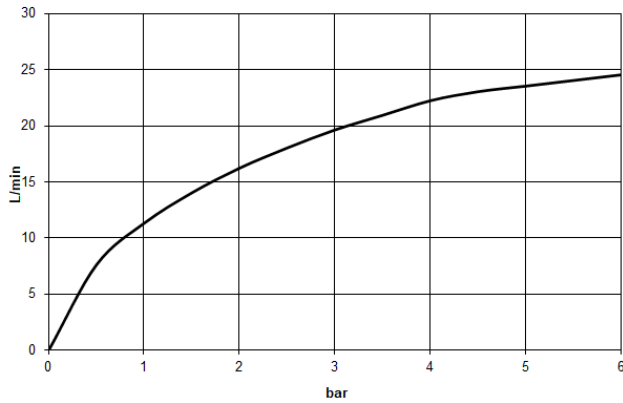

Flow rate chart

Certificates

Belgaqua_19_77_27. WRAS_2001027. LGA_29727.