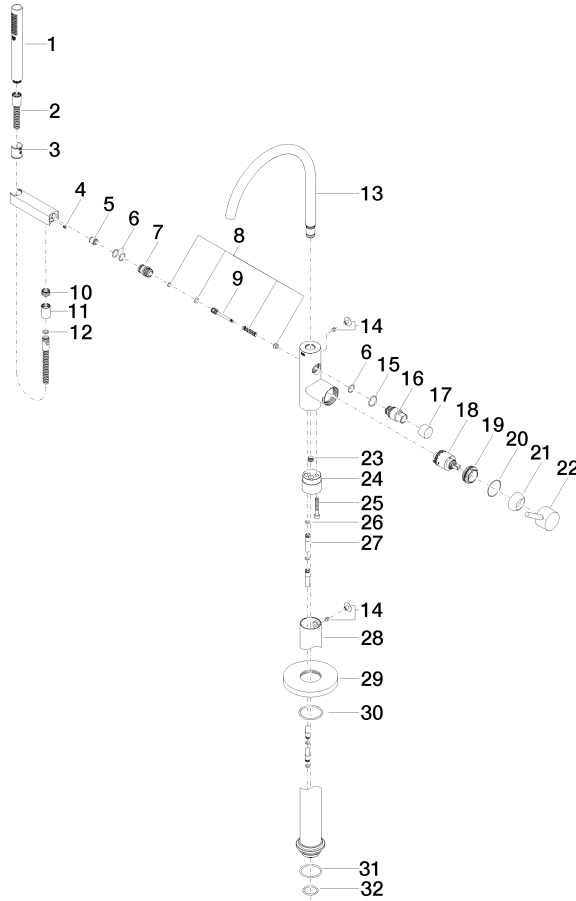

Single-lever bath mixer with stand pipe for free-standing assembly with hand shower set - Brushed Durabrass (23kt Gold)

TARA

25 863 661

Fits: TARA, META

- spout: circular, air-enriched flow
- max. flow 19.5 l/min at 3 bar flow pressure
- Hand shower: COMPACT RAIN, max. flow rate 6.8 l/min (at 3 bar)
- bar-type hand shower with anti-scale system
- pivotable spout 360°
- 281mm projection
- wall bracket
- automatic bath/shower diverter
- total height 1031 - 1101 mm
- stand pipe height 565 - 635 mm
- height up to aerator 899 – 969 mm
- slide-on rosettes Ø 135 mm
- metal shower hose 1250mm with integrated anti-twist protection
- WRAS 2001027

TARA

Flow rate chart

Certificates

Belgaqua_19_77_27. WRAS_2001027. LGA_29727.

Single-lever bath mixer with stand pipe for free-standing assembly with hand shower set - Brushed Durabross (23kt Gold)

TARA

25 863 661