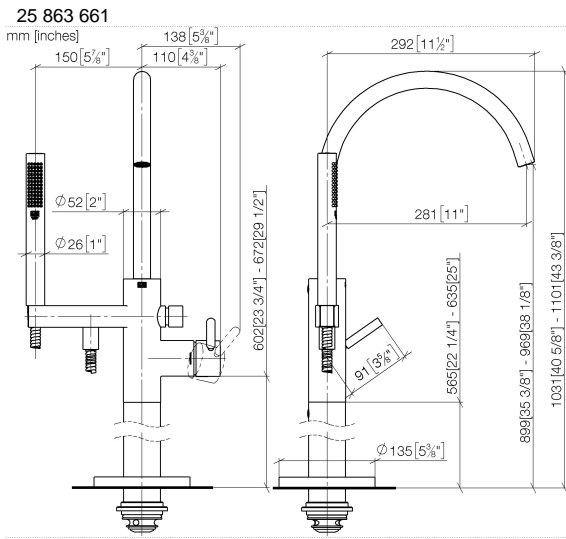

Single-lever bath mixer with stand pipe for free-standing assembly with hand shower set - Brushed Durabrass (23kt Gold)

TARA

25 863 661

Fits: TARA, META

- spout: circular, air-enriched flow
- max. flow 19.5 l/min at 3 bar flow pressure
- Hand shower: COMPACT RAIN, max. flow rate 6.8 l/min (at 3 bar)
- bar-type hand shower with anti-scale system
- pivotable spout 360°
- 281mm projection
- wall bracket
- automatic bath/shower diverter
- total height 1031 - 1101 mm
- stand pipe height 565 - 635 mm
- height up to aerator 899 – 969 mm
- slide-on rosettes Ø 135 mm
- metal shower hose 1250mm with integrated anti-twist protection
- WRAS 2001027

Required miscellaneous

- Concealed floor mounting -**
- max. recess depth 150 mm
 - min. recess depth 80 mm

35 945 970 90

Single-lever bath mixer with stand pipe for free-standing assembly with hand shower set - Brushed Durabross (23kt Gold)

TARA

Flow rate chart

Certificates

Belgaqua_19_77_27. WRAS_2001027. LGA_29727.

Single-lever bath mixer with stand pipe for free-standing assembly with hand shower set - Brushed Durabross (23kt Gold)

TARA

25 863 661